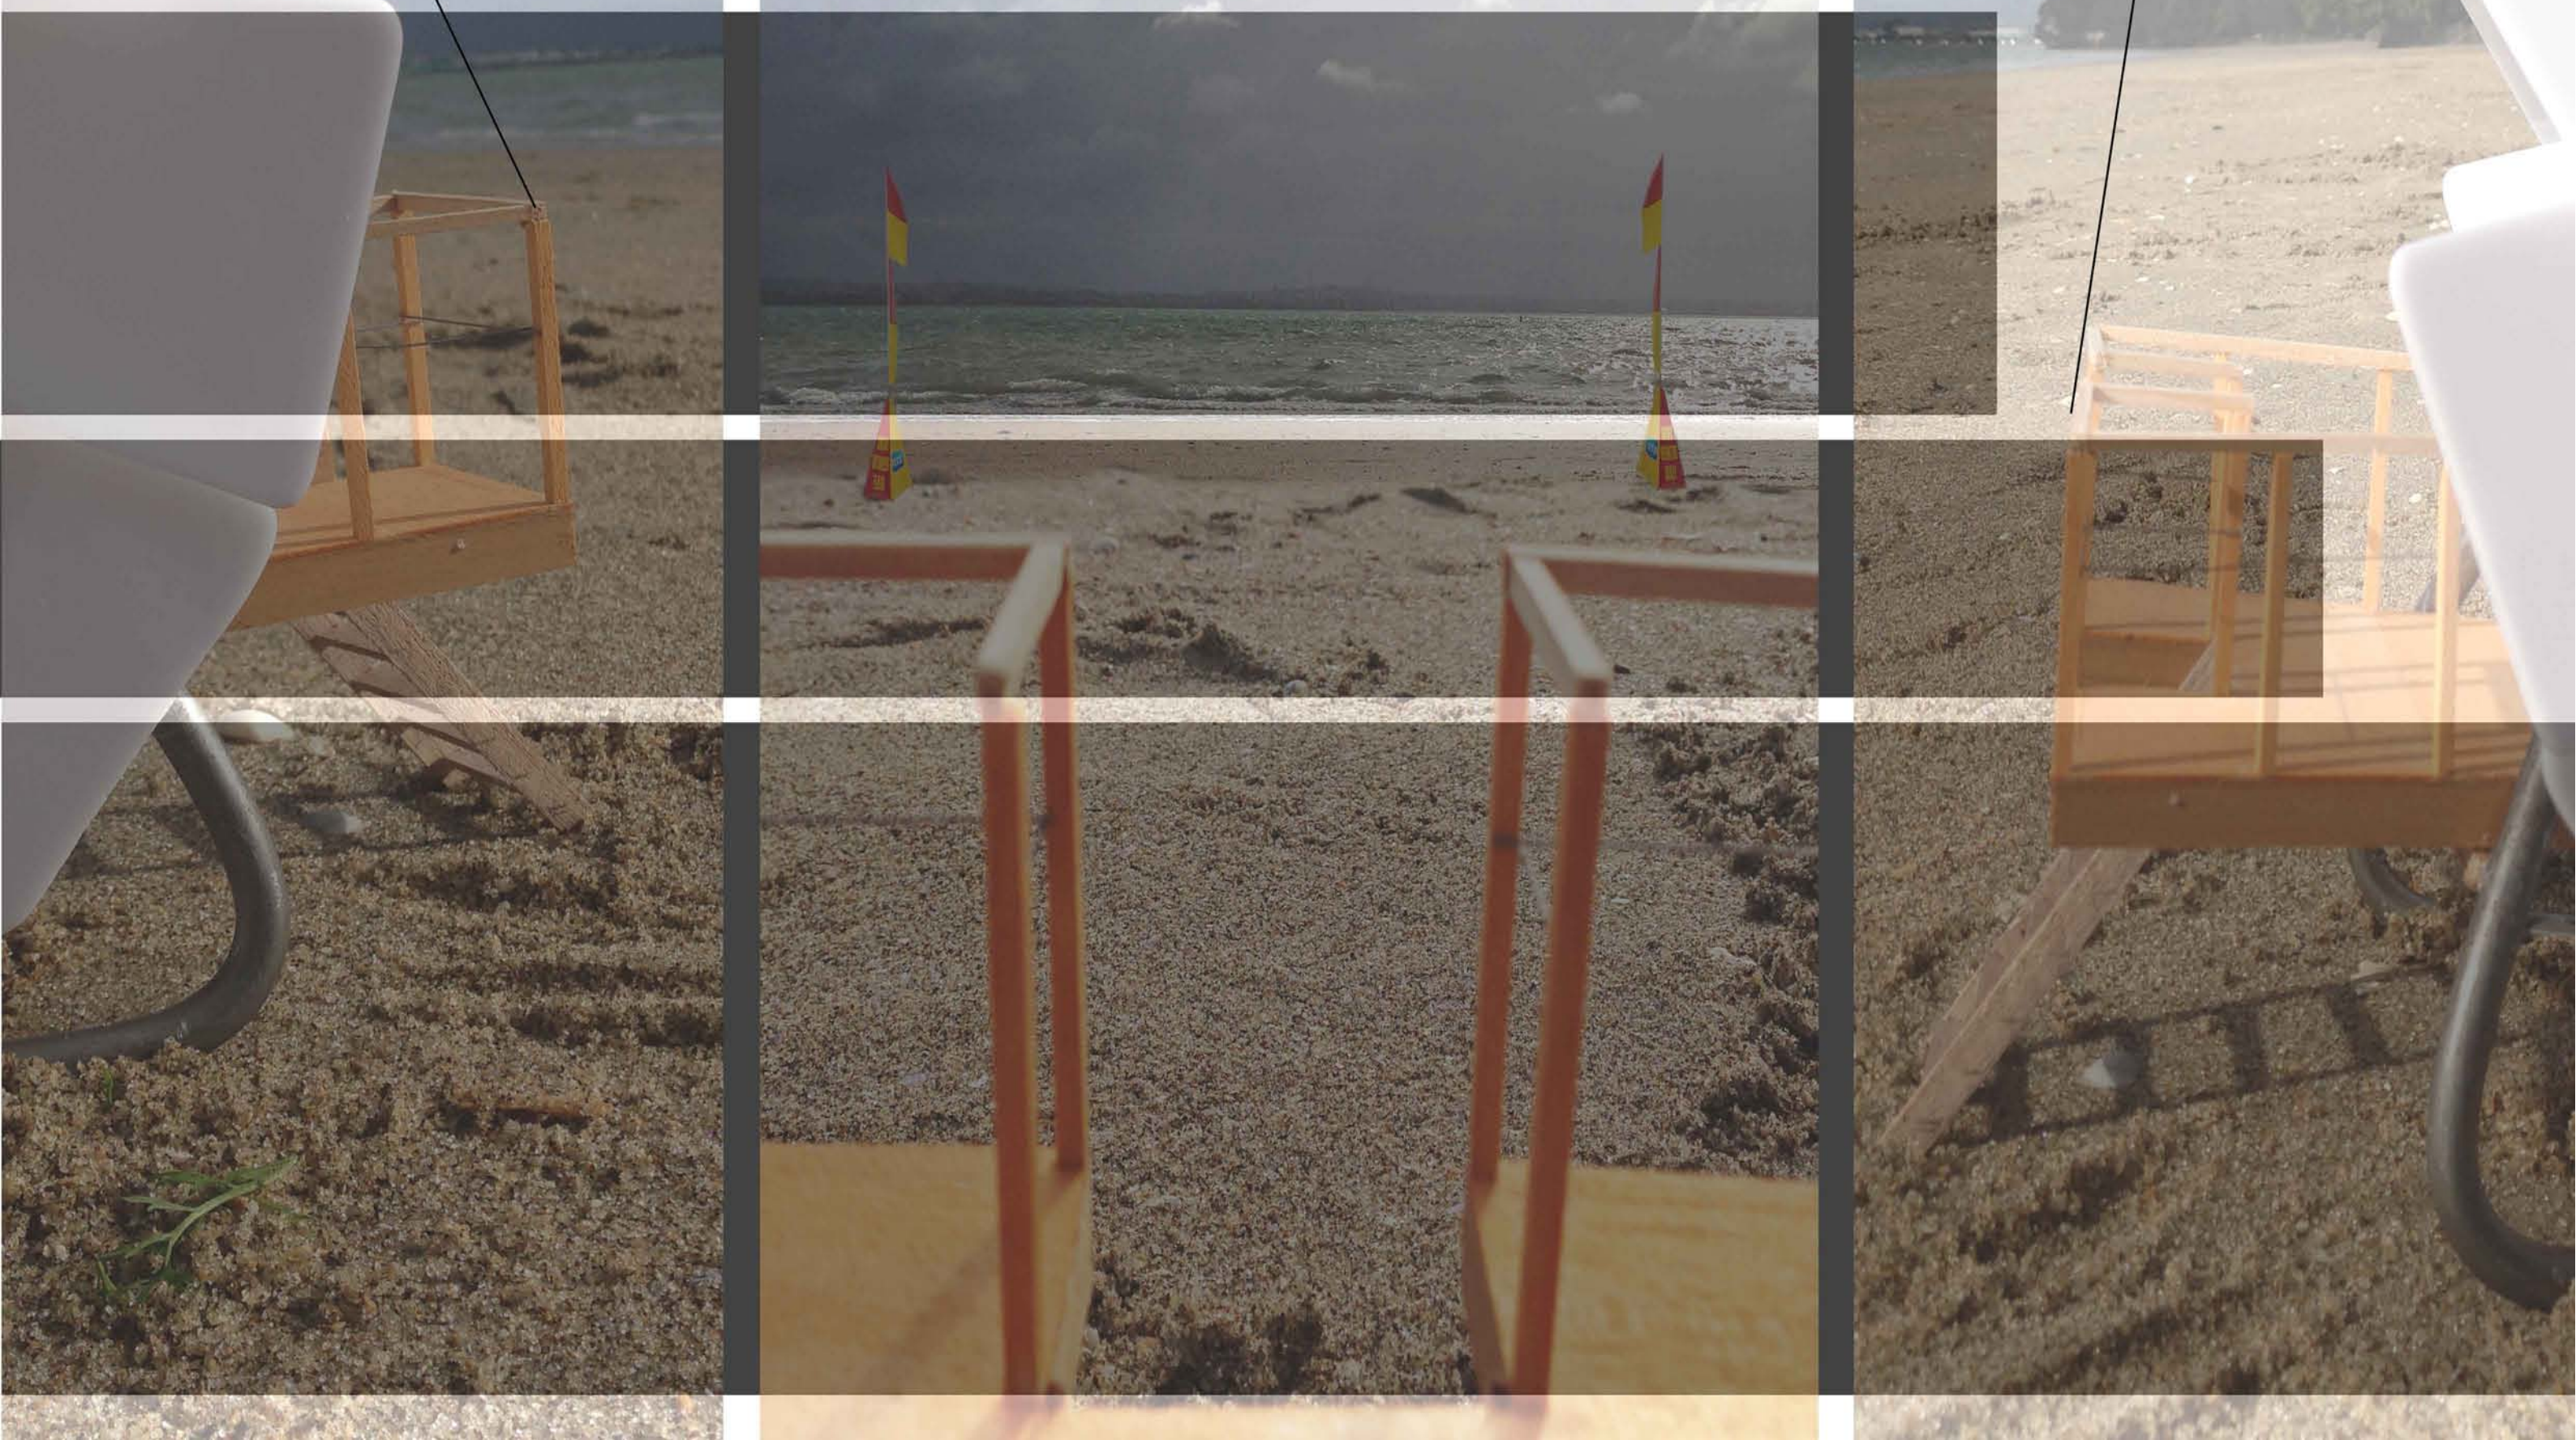

# Brollie Tower

#2013-13

FRONT ELEVATION

SIDE ELEVATION

END ELEVATION SCALE 1:50