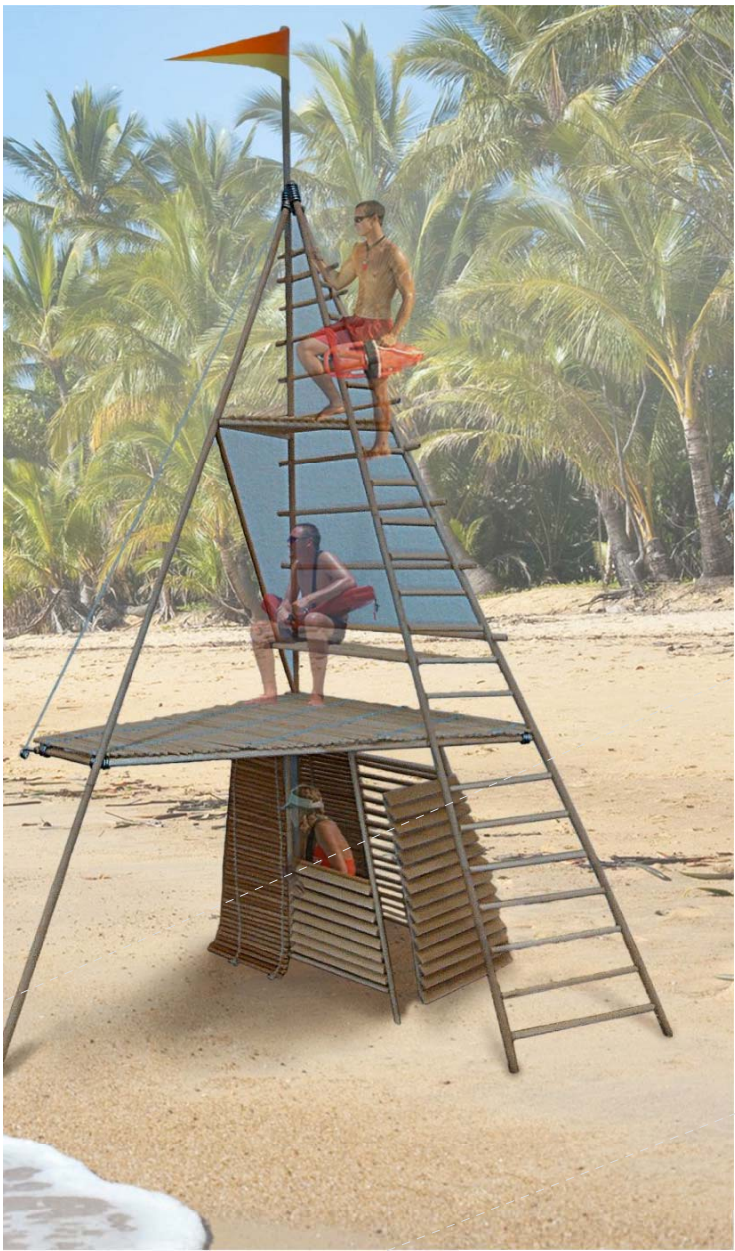

Lifeguard Tower

Using geometric figure, triangle, incorporated with 'sails' that is a symbol of Auckland to express our idea about this project. This tower has three floors. The first floor includes a room for communication and an emergency place; the second floor is mainly used for observation by Lifeguards; the top floor has broader horizon and it can be used as a command post in case of emergency. A ladder connects three floors. We think bamboo is perfect material, cost effective, organic and Eco friendly.

BROADER HORIZON
OBSERVATION DECK

LIFEGUARD
OBSERVATION DECK

COMMUNICATION &
EMERGENCY
OBSERVATION DECK