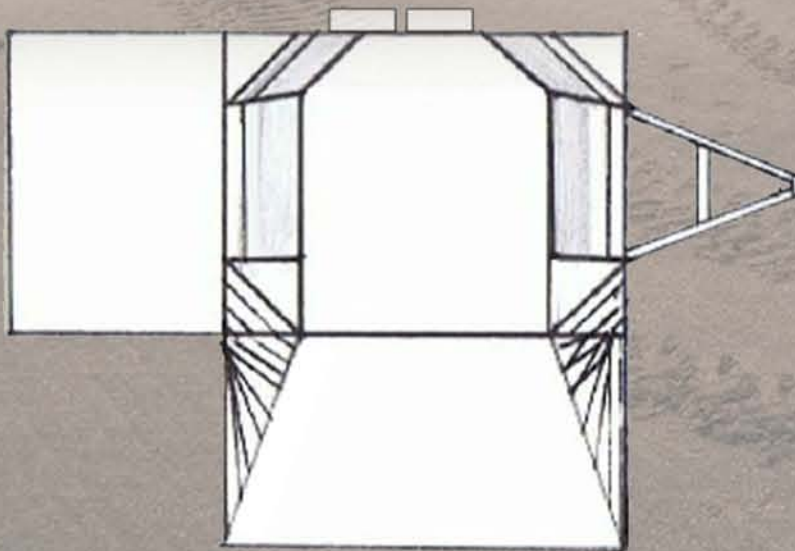

Saver Trailer

FRONT

LEFT

TOP