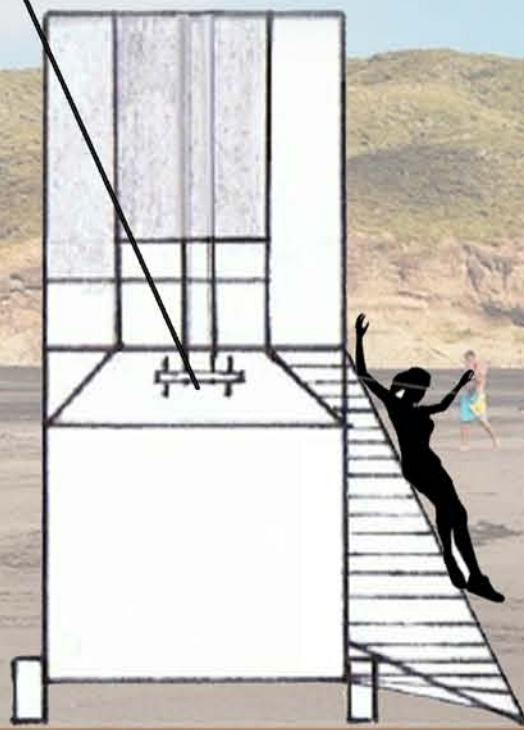

Saver Trailer

The Saver Trailer is an innovative mobile lifesaving tower, which focuses on mobility along and between beaches. The viewing platform, two and a half metres high, can be erected, becoming an enclosed or open platform for two lifeguards. A simple pull/push movement of the middle pole erects and supports the tower which collapses down for transporting/storing. PVC (polyvinyl chloride) clear blinds protect from the rain and wind without compromising observation, while sunny days the attached shaded material protects the guards from sunrays, and can also be rolled up, to any height, to allow air flow. One side of the trailer folds out to create a canvas slide and rope ladder for a quick descent and access to the tower, while the back folds down to create access to the storage within the trailer.

Saver Trailer

FRONT

LEFT

BACK

RIGHT

TOP