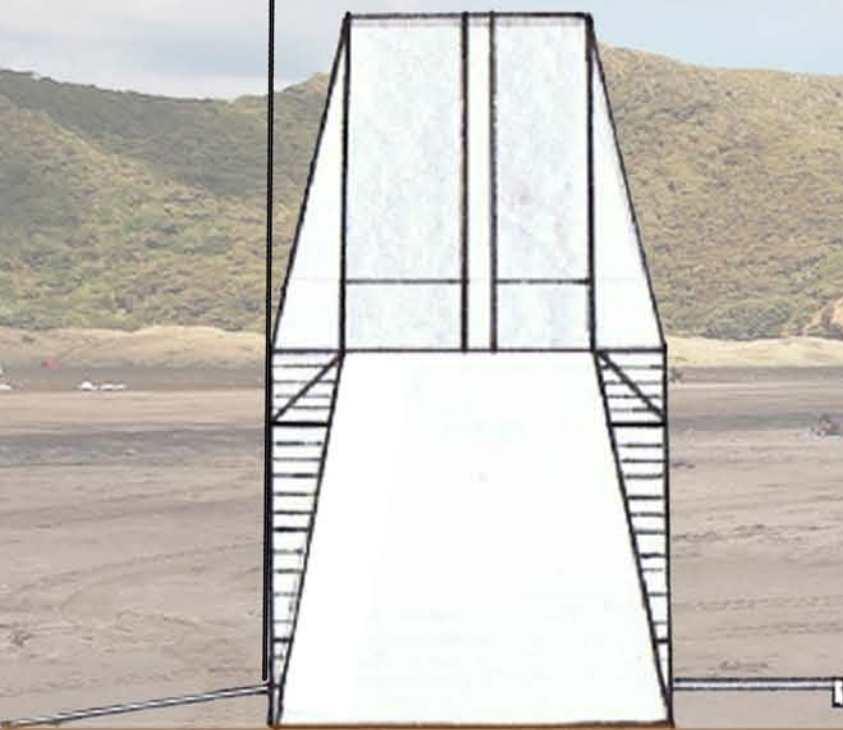

Saver Trailer

The Saver Trailer is an innovative mobile lifesaving tower, which focuses on mobility along and between beaches. The viewing platform, two and a half metres high, can be erected, becoming an enclosed or open platform for two lifeguards. A simple pull/push movement of the middle pole erects and supports the tower which collapses down for transporting/storing. PVC (polyvinyl chloride) clear blinds protect from the rain and wind without compromising observation, while sunny days the attached shaded material protects the guards from sunrays, and can also be rolled up, to any height, to allow air flow. One side of the trailer folds out to create a canvas slide and rope ladder for a quick descent and access to the tower, while the back folds down to create access to the storage within the trailer.

Saver Trailer

FRONT

LEFT

BACK

RIGHT

TOP