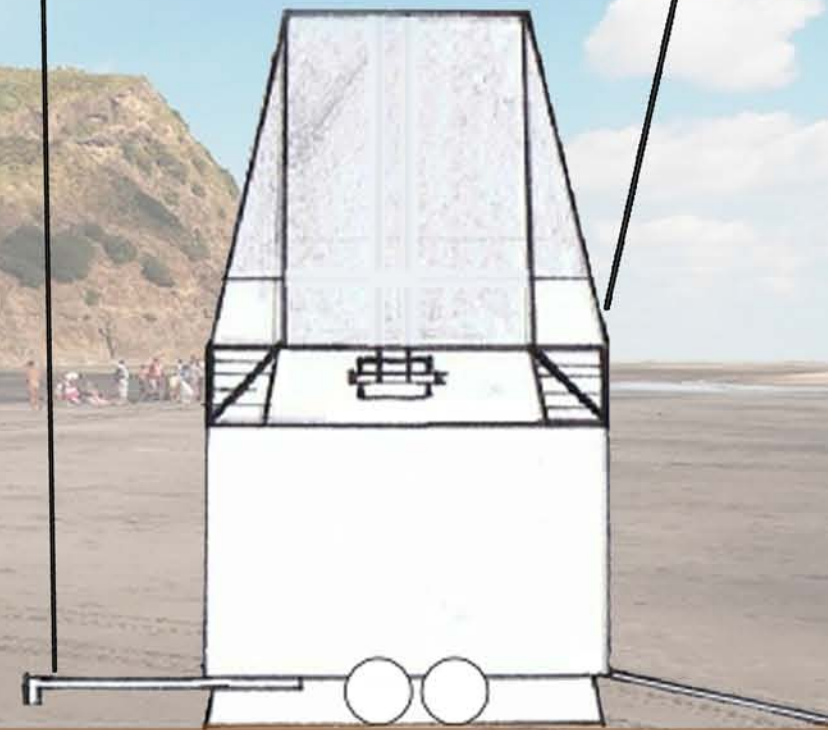

Saver Trailer

The Saver Trailer is an innovative mobile lifesaving tower, which focuses on mobility along and between beaches. The viewing platform, two and a half metres high, can be erected, becoming an enclosed or open platform for two lifeguards. A simple pull/push movement of the middle pole erects and supports the tower which collapses down for transporting/storing. PVC (polyvinyl chloride) clear blinds protect from the rain and wind without compromising observation, while sunny days the attached shaded material protects the guards from sunrays, and can also be rolled up, to any height, to allow air flow. One side of the trailer folds out to create a canvas slide and rope ladder for a quick descent and access to the tower, while the back folds down to create access to the storage within the trailer.

Saver Trailer

FRONT

LEFT

BACK

RIGHT

TOP