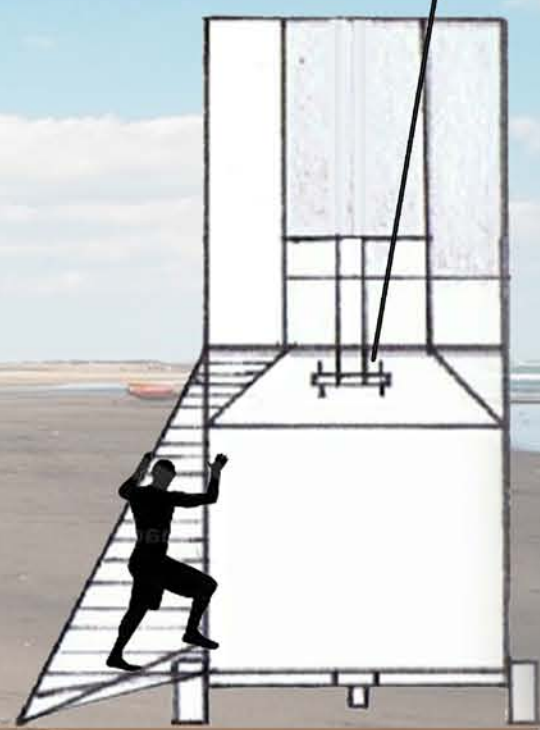

Saver Trailer

The Saver Trailer is an innovative mobile lifesaving tower, which focuses on mobility along and between beaches. The viewing platform, two and a half metres high, can be erected, becoming an enclosed or open platform for two lifeguards. A simple pull/push movement of the middle pole erects and supports the tower which collapses down for transporting/storing. PVC (polyvinyl chloride) clear blinds protect from the rain and wind without compromising observation, while sunny days the attached shaded material protects the guards from sunrays, and can also be rolled up, to any height, to allow air flow. One side of the trailer folds out to create a canvas slide and rope ladder for a quick descent and access to the tower, while the back folds down to create access to the storage within the trailer.

Saver Trailer

FRONT

LEFT

BACK

RIGHT

TOP