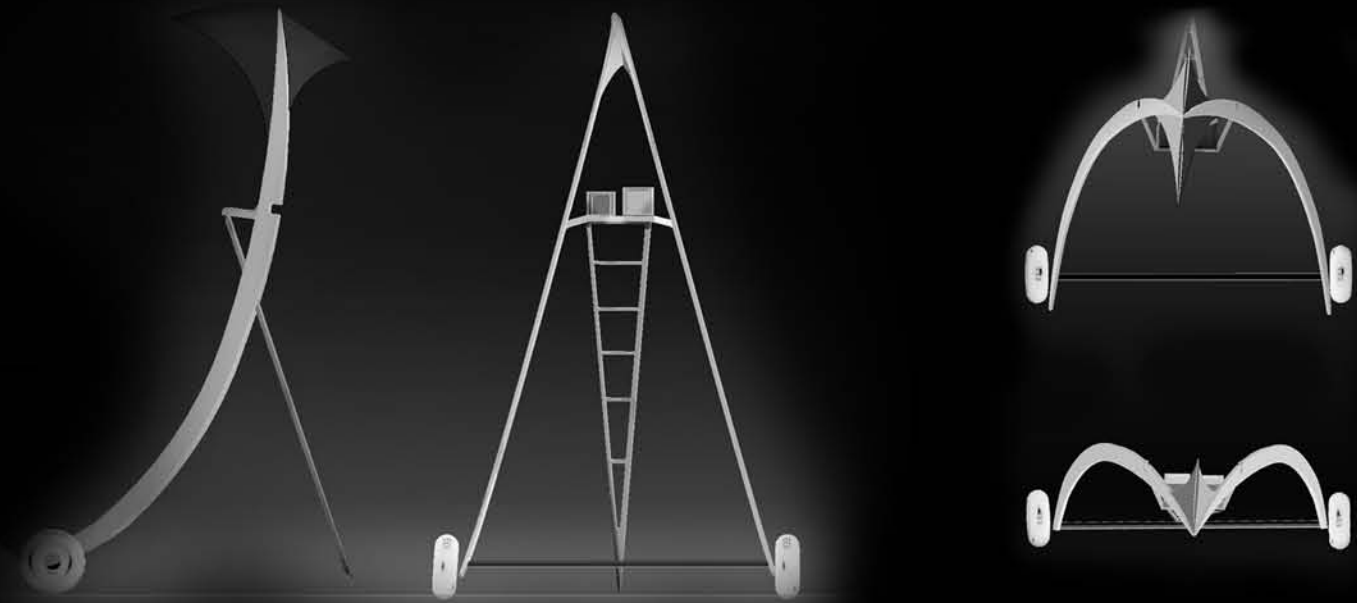

# X-road

Sleek

Practical

Innovative

3

## The Ultimate in Mobility

A lifeguard tower that is simple, functional and mobile. In its mobile state it functions as a boat trailer, which can easily be erected into a structurally safe lifeguard tower with good view. This gives the design a greater value both for business and private use.

# X-road

Light, durable and extremely strong structure

Using, recycled marine grade aluminium

Ability to hold fluids, for use as a water and fuel supply on beach

Considered a vehicle, therefore boycotts restrictions usually accompanied with a structure of this height and purpose